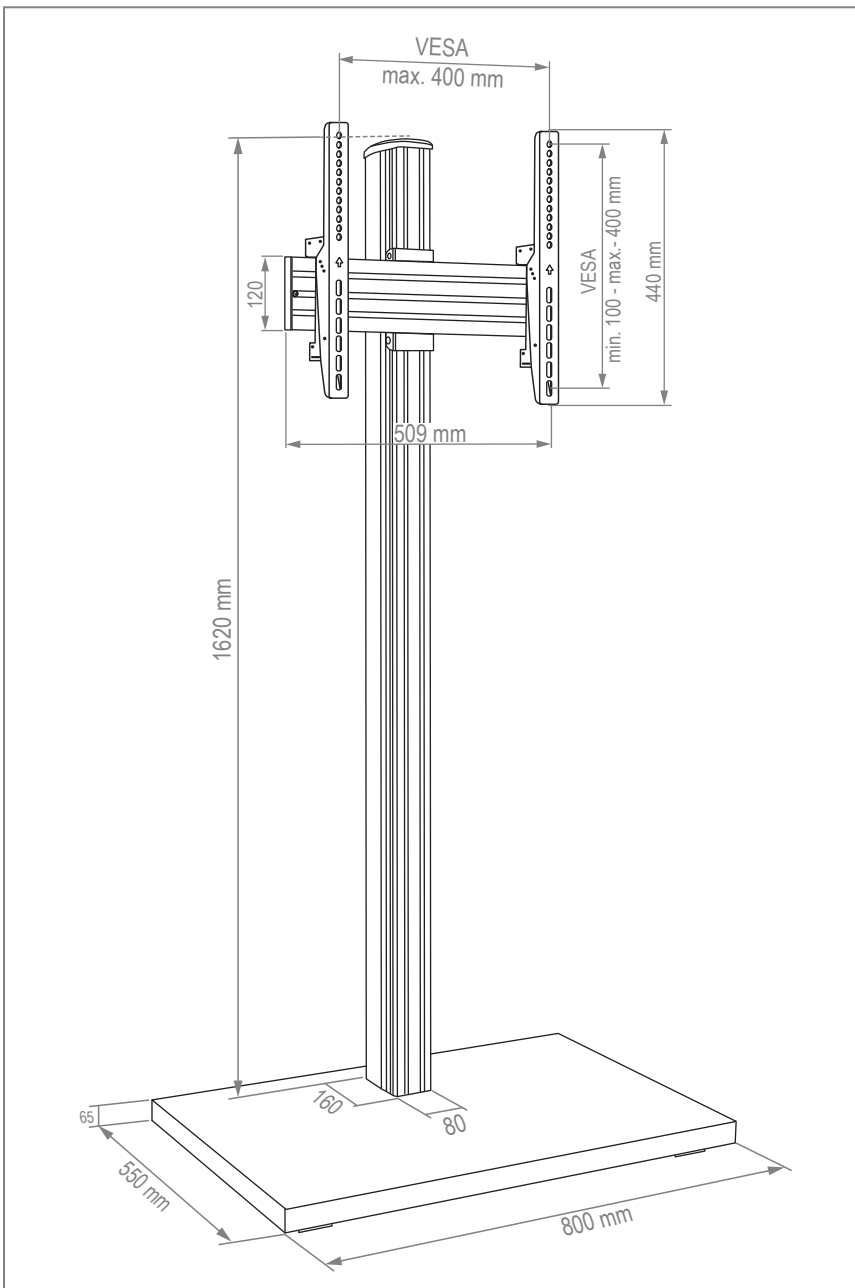

## CPS Elia 160 Floorstand

comPROnents® complete solution

Item no.: 3340

The CPS Elia 160 Floorstand is a freestanding stand system. Screens with a screen size between 46 - 65" | 117 - 165 cm find their place here and can be mounted either in landscape or portrait orientation.

The VESA standard is covered from min. VESA 100 mm to max.VESA 400 mm. The VESA arms can be tilted from 0 - 20° and can also be optionally secured with a lock.

The height of the rail can be adjusted along the aluminium pillars on the mounting side, thus offering flexible mounting options to suit the respective room situation or the installed screen.

## CPS Elia 160 Floorstand

comPROnents® complete solution

Item no.: 3340

- freestanding stand system
- 46 - 65" | 117 - 165 cm
- VESA min. 100 - max. 400 mm
- Landscape | Portrait
- VESA mount tiltable from 0 to 20°
- Cable routing via cable clips along rail and column
- 40 kg max. load
- Colour: black / black high gloss
- combinable & expandable with comPROnents® series